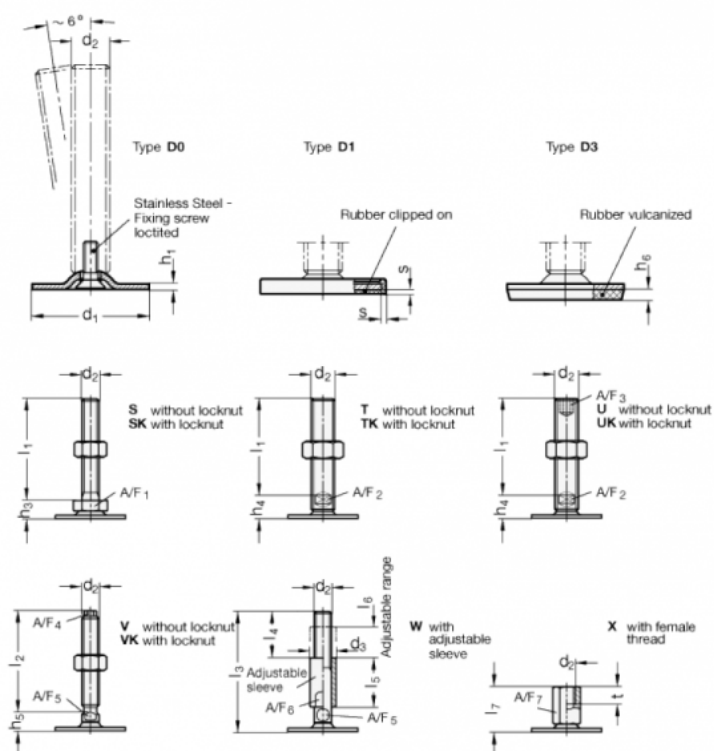

Article number: 204180M1050D1SK
 Description: E+G levelling foot
 GN 41-80-M10-50-D1-SK
 Note: SK With nut, External hexagon at the bottom

Measures

A/F1 = 17
 d1 = 80
 d2 = M10
 h1 = 3
 h3 = 11
 h6 =
 l1 = 50
 s = 2